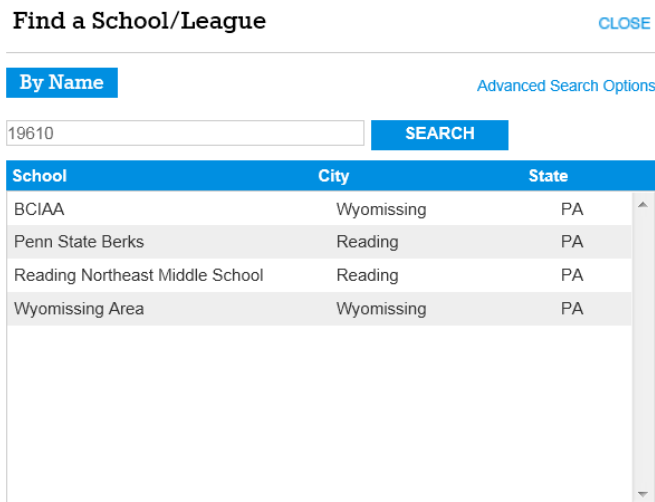

## Instruction Guide: Viewing team schedules on ScheduleStar.com

- Go to: [www.schedulestar.com](http://www.schedulestar.com)
- In the bar search bar, type in the name or zip code of your school

- From the list, click on your school--this will open the webpage for your school

- When your school page opens, click on 'Season'

- Using the 'Select Team(s)' pull down menu, select the sport, level, and gender (Scroll the cursor down the Sport column until you reach the appropriate sport. Then move the cursor to the right to select the Level and then right again to select the Gender.)