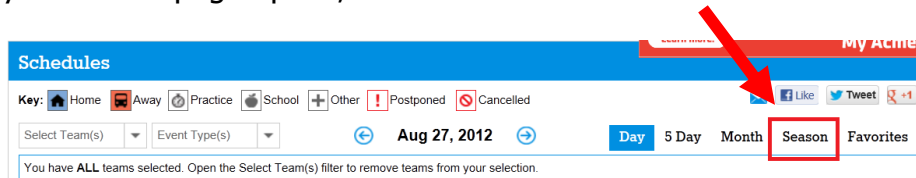

## Instruction Guide: Viewing team schedules on ScheduleStar.com

- Go to: [www.schedulestar.com](http://www.schedulestar.com)
- In the bar search bar, type in the name or zip code of your school

- From the list, click on your school--this will open the webpage for your school

- When your school page opens, click on 'Season'

- Using the 'Select Team(s)' pull down menu, select the sport, level, and gender (Scroll the cursor down the Sport column until you reach the appropriate sport. Then move the cursor to the right to select the Level and then right again to select the Gender.)